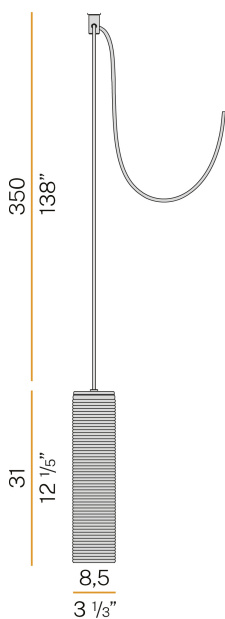

### Data sheet

|                          |   |
|--------------------------|---|
| CODE                     | M09454.000.0200   |
| SYSTEM POWER CONSUMPTION | max 57W   |
| LIGHT SOURCE             | LED retrofit / halogen  |
| LIGHT SOURCE KIT         | * included  |
| COMPATIBLE SOURCES       | LED retrofit bulb 8W E27 2700K Ra80 1050lm (no dimming) * / max 57W E27 |
| COLOUR TEMPERATURE       | 2700K Ra>80   |
| LIGHT DISTRIBUTION       | diffused  |
| POWER SUPPLY             | 220-240V AC   |
| FREQUENCY                | 50/60Hz   |
| NOMINAL LUMINOUS FLUX    | 1050lm  |
| WEIGHT                   | 1,15 Kg   |
| PROTECTION DEGREE        | IP20  |
| COLOUR TOLLERANCES       | SDCM <6   |
| PACKING DIMENSIONS (CM)  | 0,0 x 0,0 x 0,0   |

Multiple suspension lighting fixture for interiors, with direct and indirect light emission. Structure in pressed rough aluminium and pickled sheet metal in polyacrylic paint. Diffuser in blown glass with white, crystal, steel, amber, bronze, tobacco or green ribbing finish.

Pickled sheet metal closing disk in black or mat brass polyacrylic paint. 3,5m (137,8") long suspension and power cable in PVC with black fabric covering. Provided without power canopy, complete with polycarbonate hook.

### Technical drawing